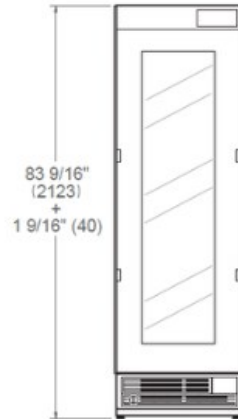

SIDE VIEW

FRONT VIEW

TOP VIEW

* Depth without door

** Maximum Overall Handle Dimension,
3/4" (19) door panel thickness