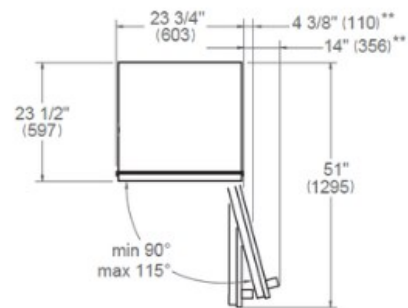

SIDE VIEW

FRONT VIEW

TOP VIEW

* Depth without door

** Maximum Overall Handle Dimension,
3/4" (19) door panel thickness