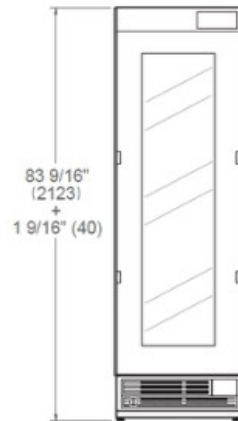

SIDE VIEW

FRONT VIEW

TOP VIEW

* Depth without door

** Maximum Overall Handle Dimension,
3/4" (19) door panel thickness